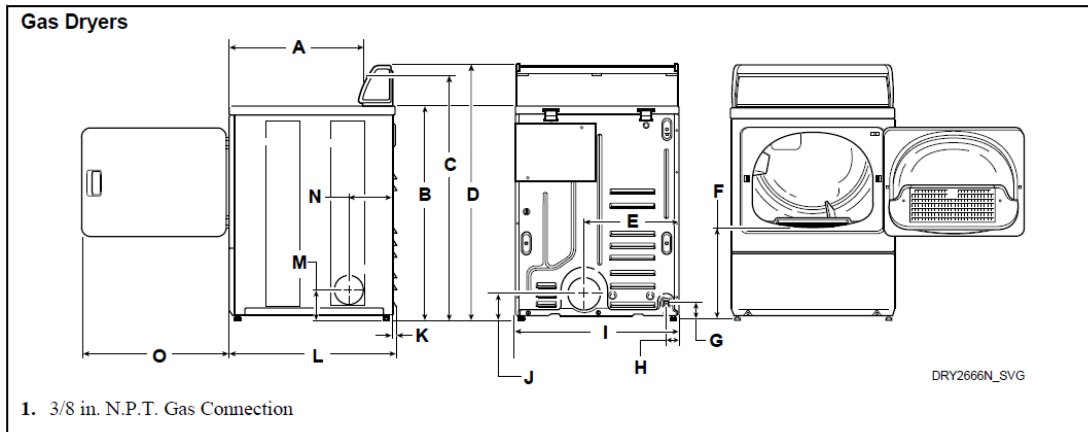

# Dimensions

#

#

A	589 mm [23.19 in.]
B	* 914 mm [36 in.]
C	* 1036 mm [40.77 in.]
D	* 1092 mm [43 in.]
E	391 mm [15.4 in.]
F	* 392 mm [15.44 in.]
G	* 70 mm [2.8 in.]
H	60 mm [2.3 in.]
I	683 mm [26.875 in.]
J	* 102 mm [4 in.]
K	10 mm [0.4 in.]
L	711 mm [28 in.]
M	* 114 mm [4.5 in.]
N	203 mm [8 in.]
O	597 mm [23.5 in.]
<b>NOTE: Exhaust openings are 102 mm [4 inch] metal ducting.</b>	* With leveling legs turned into base.