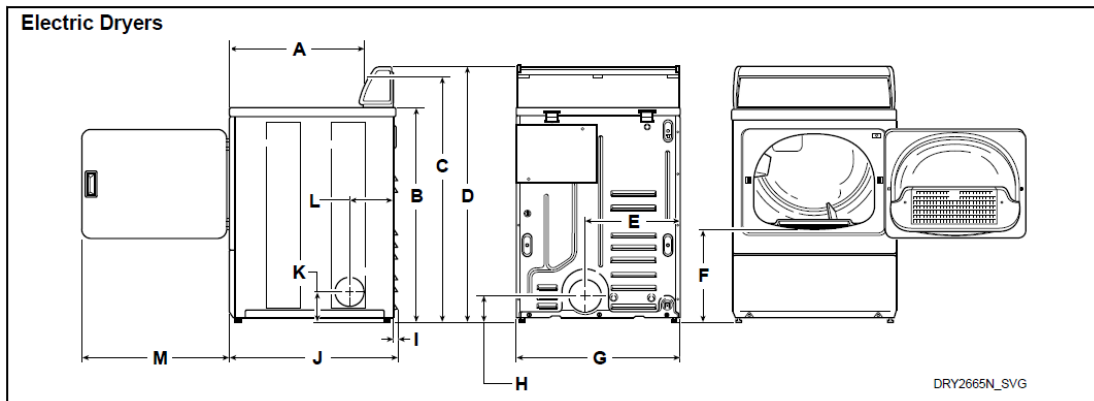

# Dimensions

#

#

A	589 mm [23.19 in.]
B	* 914 mm [36 in.]
C	* 1036 mm [40.77 in.]
D	* 1092 mm [43 in.]
E	391 mm [15.4 in.]
F	* 392 mm [15.44 in.]
G	683 mm [26.875 in.]
H	* 102 mm [4 in.]
I	10 mm [0.4 in.]
J	711 mm [28 in.]
K	* 114 mm [4.5 in.]
L	203 mm [8 in.]
M	597 mm [23.5 in.]
<b>NOTE: Exhaust openings are 102 mm [4 inch] metal ducting.</b>	* With leveling legs turned into base.