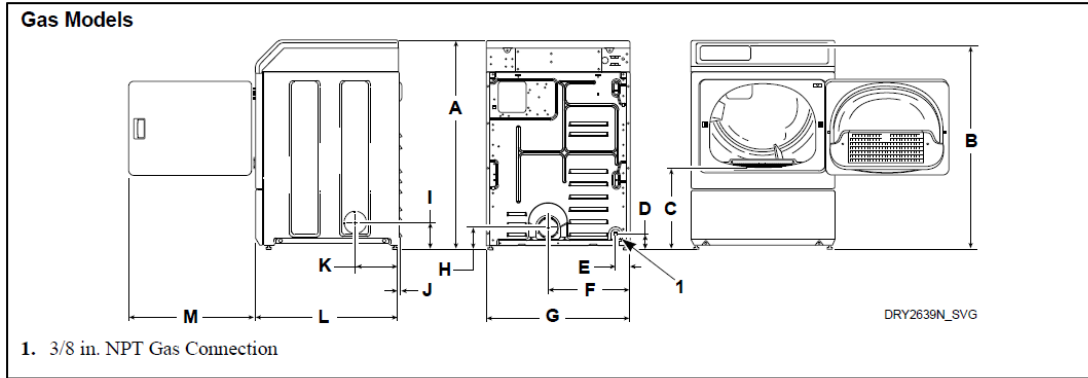

Dimensions

#

#

A	*1027 mm [40.42 in.]
B	*1006 mm [39.61 in.]
C	*392 mm [15.44 in.]
D	*70 mm [2.8 in.]
E	60 mm [2.3 in.]
F	391 mm [15.4 in.]
G	683 mm [26.875 in.]
H	102 mm [4 in.]
I	*114 mm [4.5 in.]
J	10 mm [0.4 in.]
K	203 mm [8 in.]
L	711 mm [28 in.]
M	597 mm [23.5 in.]
NOTE: Exhaust openings are 102 mm [4 inch] metal ducting.	* With leveling legs turned into base.