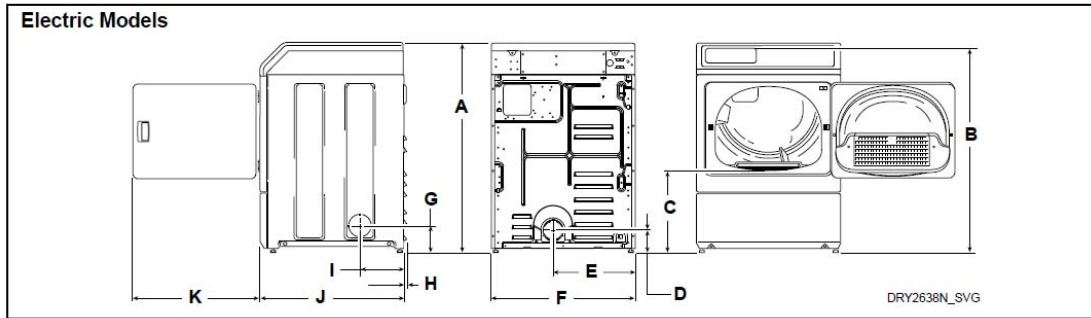

# Dimensions

A	* 1027 mm [40.42 in.]
B	* 1006 mm [39.61 in.]
C	* 392 mm [15.44 in.]
D	* 102 mm [4 in.]
E	391 mm [15.4 in.]
F	683 mm [26.875 in.]
G	* 114 mm [4.5 in.]
H	10 mm [0.4 in.]
I	203 mm [8 in.]
J	711 mm [28 in.]
K	597 mm [23.5 in.]
<b>NOTE: Exhaust openings are 102 mm [4 inch] metal ducting.</b>	* With leveling legs turned into base.