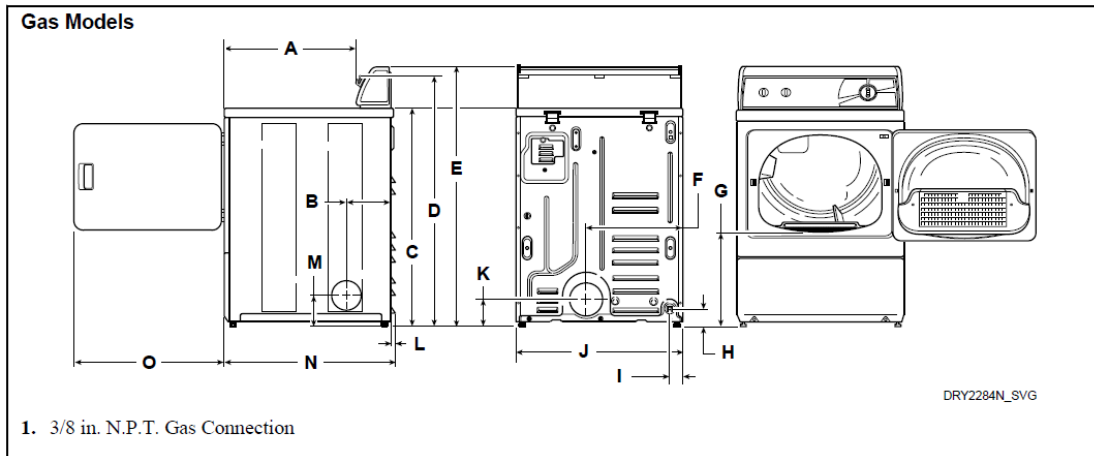

Dimensions

#

#

A	22.38 in. [569 mm]
B	8.0 in. [203 mm]
C	*36 in. [914 mm]
D	*40.25 in. [1022 mm]
E	*43 in. [1092 mm]
F	15.4 in. [391 mm]
G	*15.44 in. [392 mm]
H	*2.8 in. [70 mm]
I	2.3 in. [60 mm]
J	26.9 in. [683 mm]
K	*4 in. [102 mm]
L	0.4 in. [11 mm]
M	*4.5 in. [114 mm]
N	28 in. [711 mm]
O	23.5 in. [597 mm]
NOTE: Exhaust openings are 4 inch [102 mm] metal ducting.	* With leveling legs turned into base.