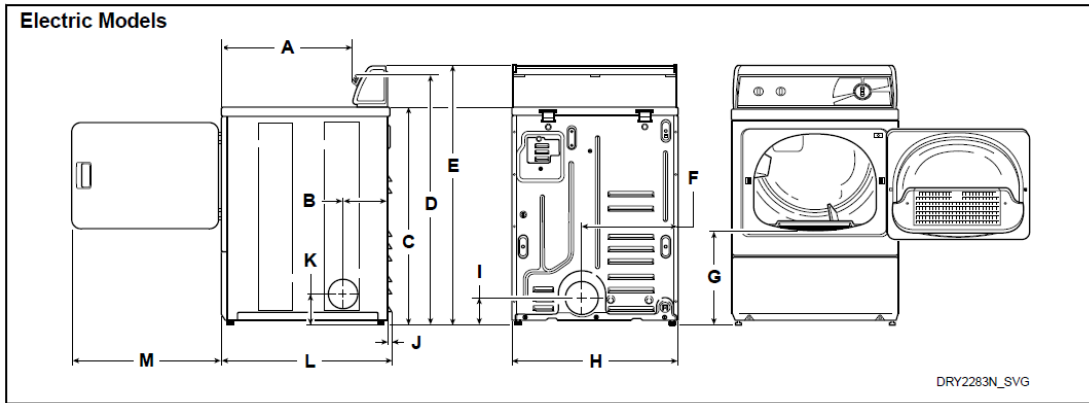

Dimensions

#

A	22.38 in. [569 mm]
B	8.0 in. [203 mm]
C	*36 in. [914 mm]
D	*40.25 in. [1022 mm]
E	*43 in. [1092 mm]
F	15.4 in. [391 mm]
G	* 15.44 in. [392 mm]
H	26.9 in. [683 mm]
I	*4.0 in. [102 mm]
J	0.4 in. [11 mm]
K	* 4.5 in. [114 mm]
L	28 in. [711 mm]
M	23.5 in. [597 mm]
NOTE: Exhaust openings are 4 inch [102 mm] metal ducting.	* With leveling legs turned into base.